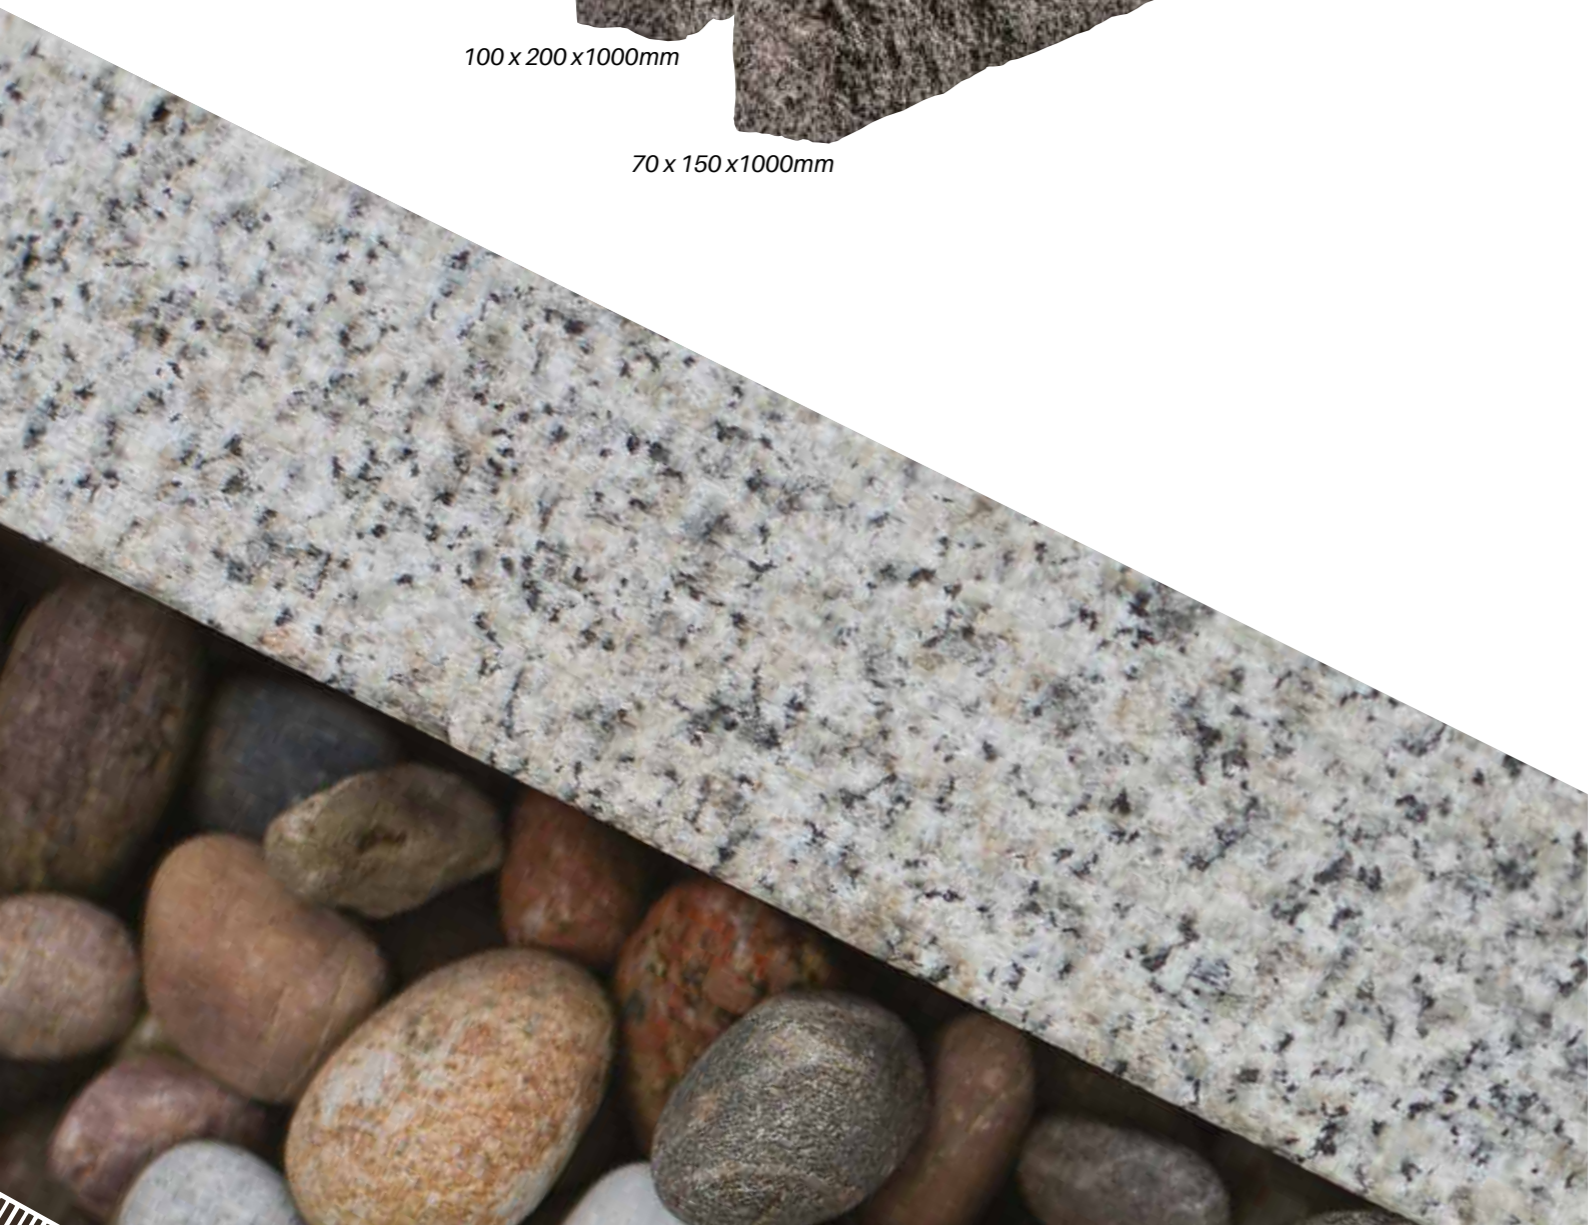

Setts:

- 10x10cm
- 20x10cm

All limestone and sandstone products come in single size crates.

▶ Granite Kerbs

Grey Granite Punched Kerbs
Pineapple Finish

▶ Granite Paving

Grey Granite Step Treads
Bush Hammered Finish